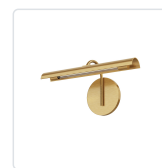

## ASTRID WV316501

FIXTURE DIMENSIONS	W14-3/8" x H6-7/8" x E4-7/8"
HEIGHT FROM CENTER	4-5/8"
EXTENSION	4-7/8"
LIGHT SOURCE	LED with DC Driver
WATTAGE	5W
TOTAL LUMENS	735lm
DELIVERED LUMENS	UB-169lm; VB-175lm;
VOLTAGE	120V
COLOR TEMPERATURE	2700K
CRI (RA)	90CRI
DIMMABLE	Yes, TRIAC/ELV Dimmer (Not Included)
GLASS DETAILS	Clear Glass
SHADE DIMENSIONS	L14-3/8" x W2"
MATERIAL	Steel
INSTALL OPTIONS	Down Only; Wall;
LOCATION	Damp
CANOPY DIMENSIONS	D4-3/4" x E1/2"
CEC TITLE 24 JA8	Yes, JA8-2022
PAINT FINISH	UB01; VB01;

[ D - Diameter, L - Length, W - Width, H - Height, E - Extension ]

### AVAILABLE FINISHES:

WV316501UBMS  
Metal  
Shade/Urban  
Bronze

WV316501VBMS  
Metal  
Shade/Vintage  
Brass

\*For complete warranty terms, please visit: [www.aloralighting.com/warranty](http://www.aloralighting.com/warranty)